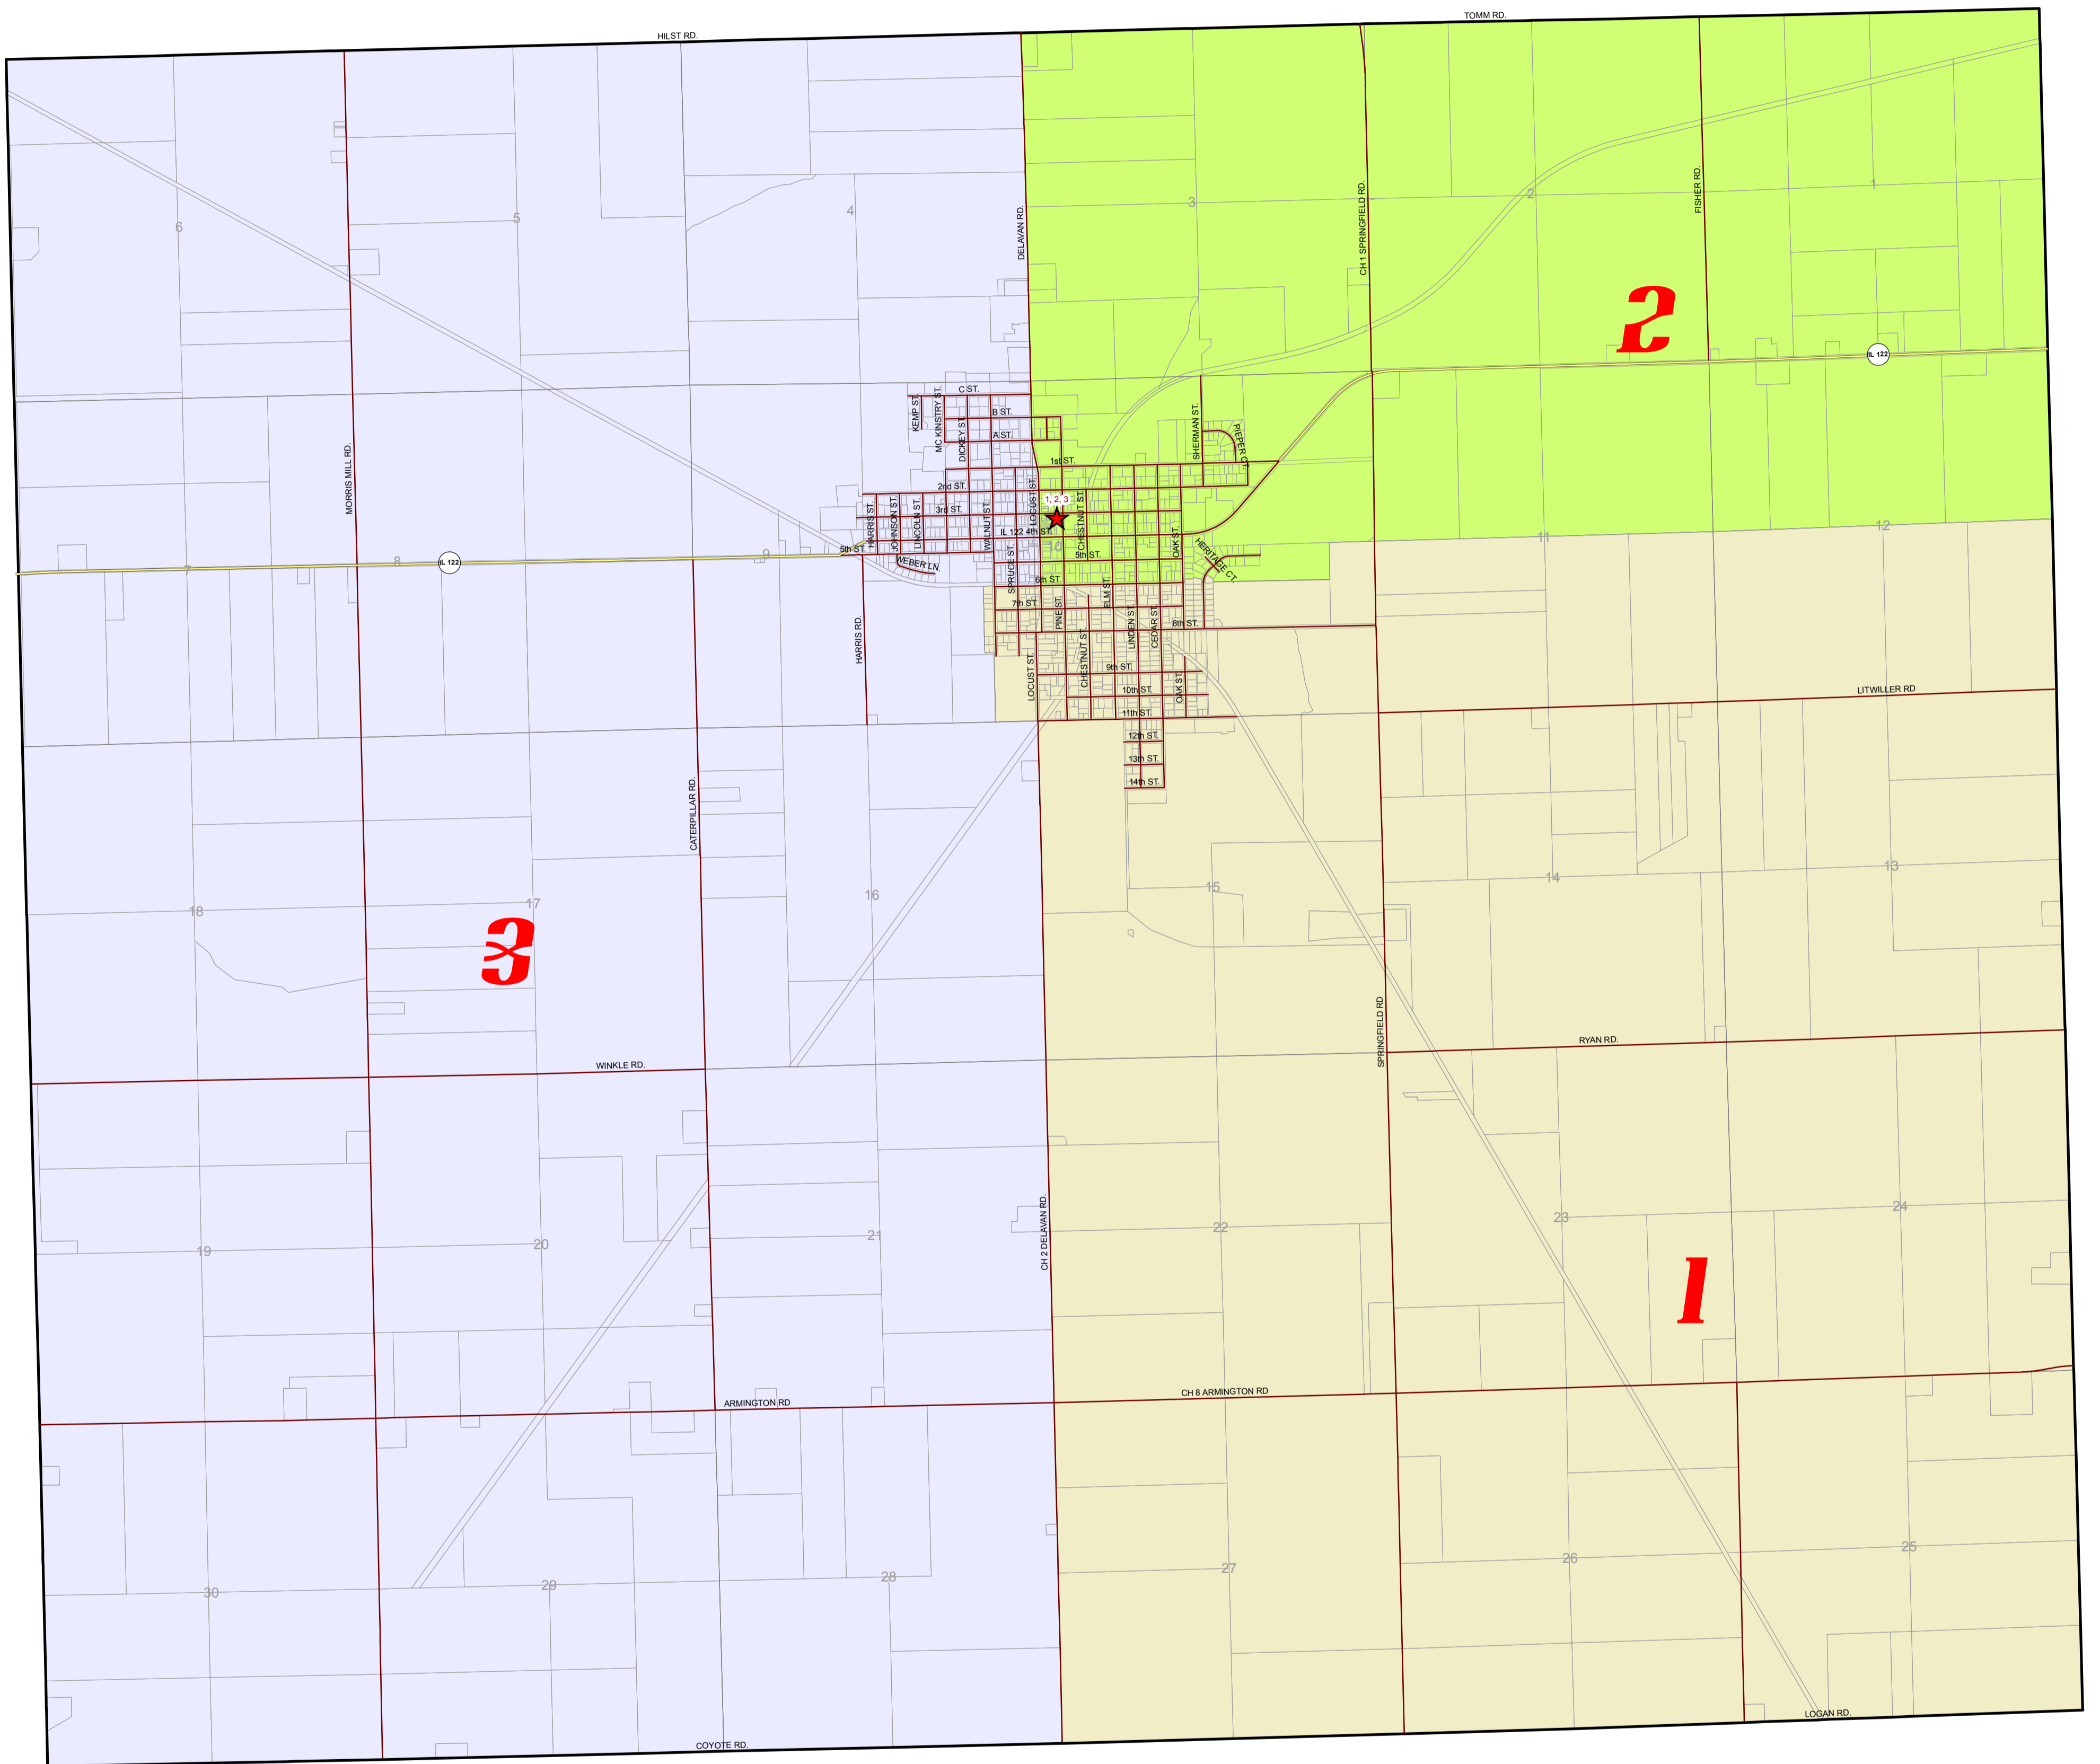

DELAVAN PRECINCTS

Township 22-North Range 4-West

Delavan Polling Locations

Precinct 1

American Legion
118 E 3rd St., Delavan

Precinct 2

American Legion
118 E 3rd St., Delavan

Precinct 3

American Legion
118 E 3rd St., Delavan