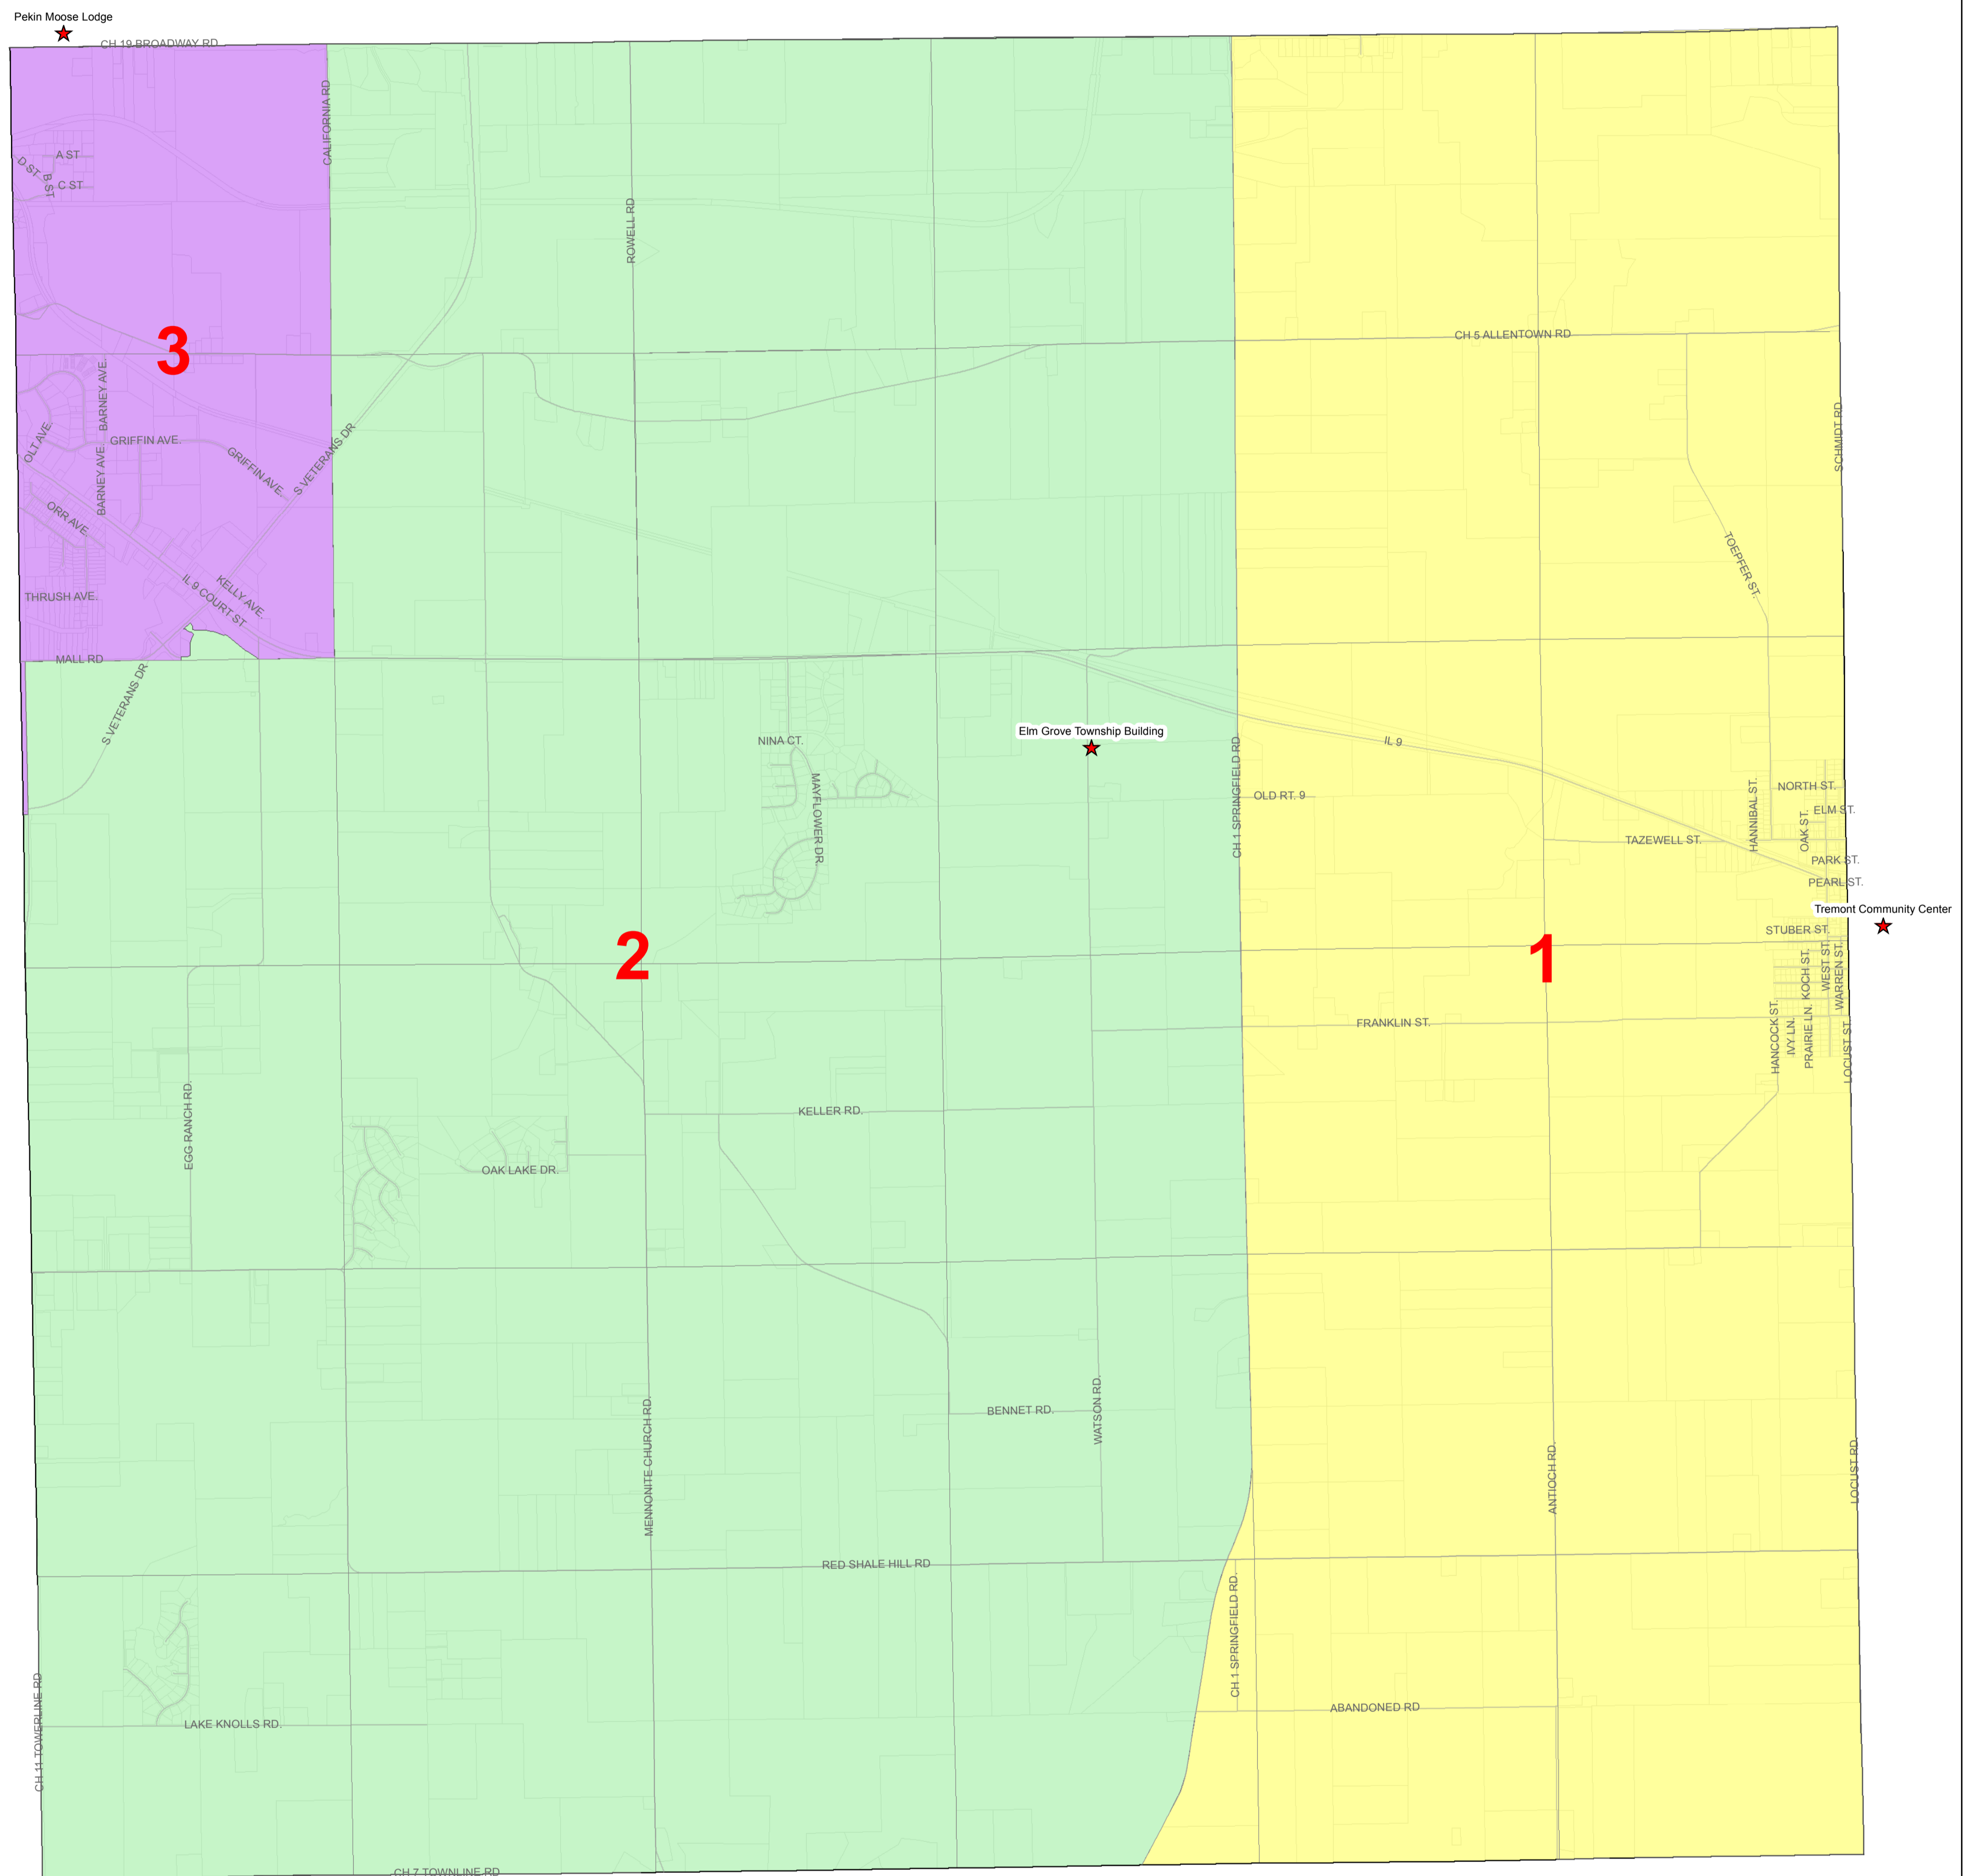

# ELM GROVE PRECINCTS

Township 24-North Range 4-West

Precinct 1

Tremont Community Ctr  
216 S Sampson St, Tremont

Precinct 2

Elm Grove Township Building  
14490 Watson Rd., Pekin

Precinct 3

Pekin Moose Lodge  
2605 Broadway St., Pekin

Source: Tazewell County Clerk 2016