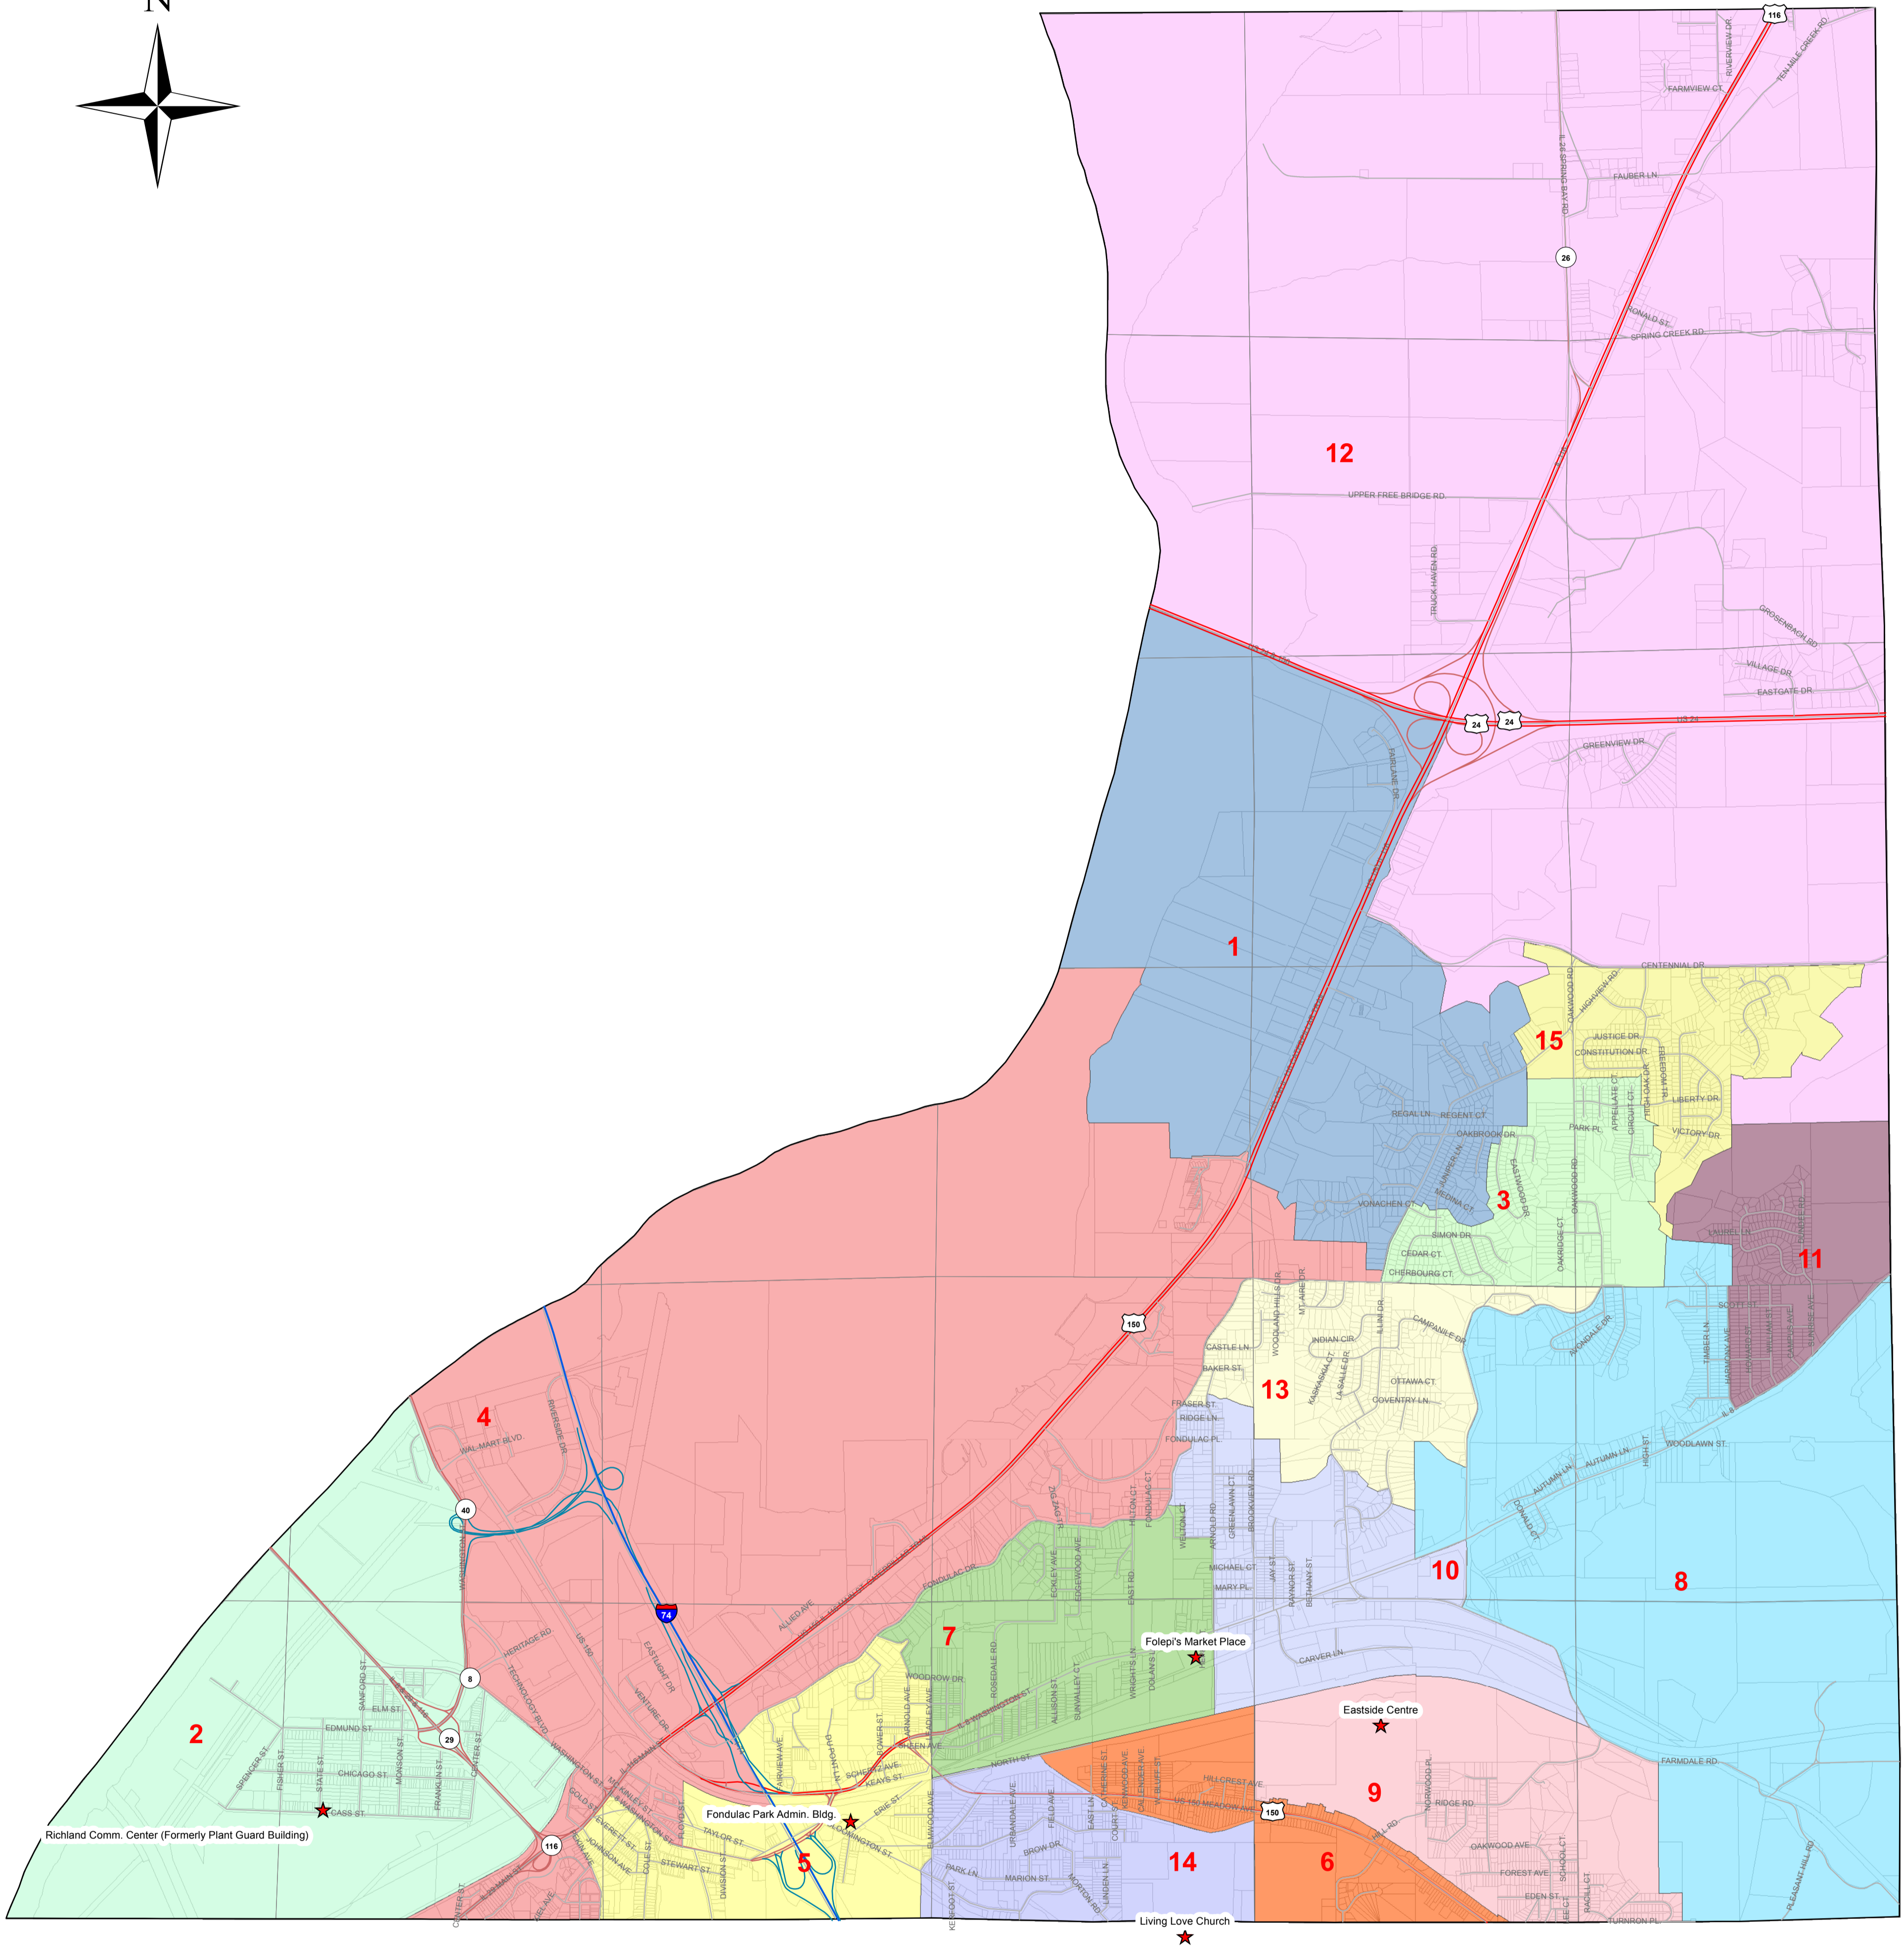

FONDULAC PRECINCTS

Township 26-North Range 4-West

- Precinct 1 Folepi's Market Place
2200 E Washington St., East Peoria
- Precinct 2 Richland Comm Center
446 Cass St., East Peoria
- Precinct 3 Folepi's Market Place
2200 E Washington St., East Peoria
- Precinct 4 Fondulac Park Admin Bldg.
201 Veterans Rd., East Peoria
- Precinct 5 Fondulac Park Admin Bldg.
201 Veterans Rd., East Peoria

- Precinct 6 Eastside Centre
1 Eastside Dr., East Peoria
- Precinct 7 Folepi's Market Place
2200 E Washington St., East Peoria
- Precinct 8 Folepi's Market Place
2200 E Washington St., East Peoria
- Precinct 9 Eastside Centre
1 Eastside Dr., East Peoria
- Precinct 10 Folepi's Market Place
2200 E Washington St., East Peoria

- Precinct 11 Folepi's Market Place
2200 E Washington St., East Peoria
- Precinct 12 Folepi's Market Place
2200 E Washington St., East Peoria
- Precinct 13 Folepi's Market Place
2200 E Washington St., East Peoria
- Precinct 14 Living Love Church
1305 Bloomington Rd., East Peoria
- Precinct 15 Folepi's Market Place
2200 E Washington St., East Peoria