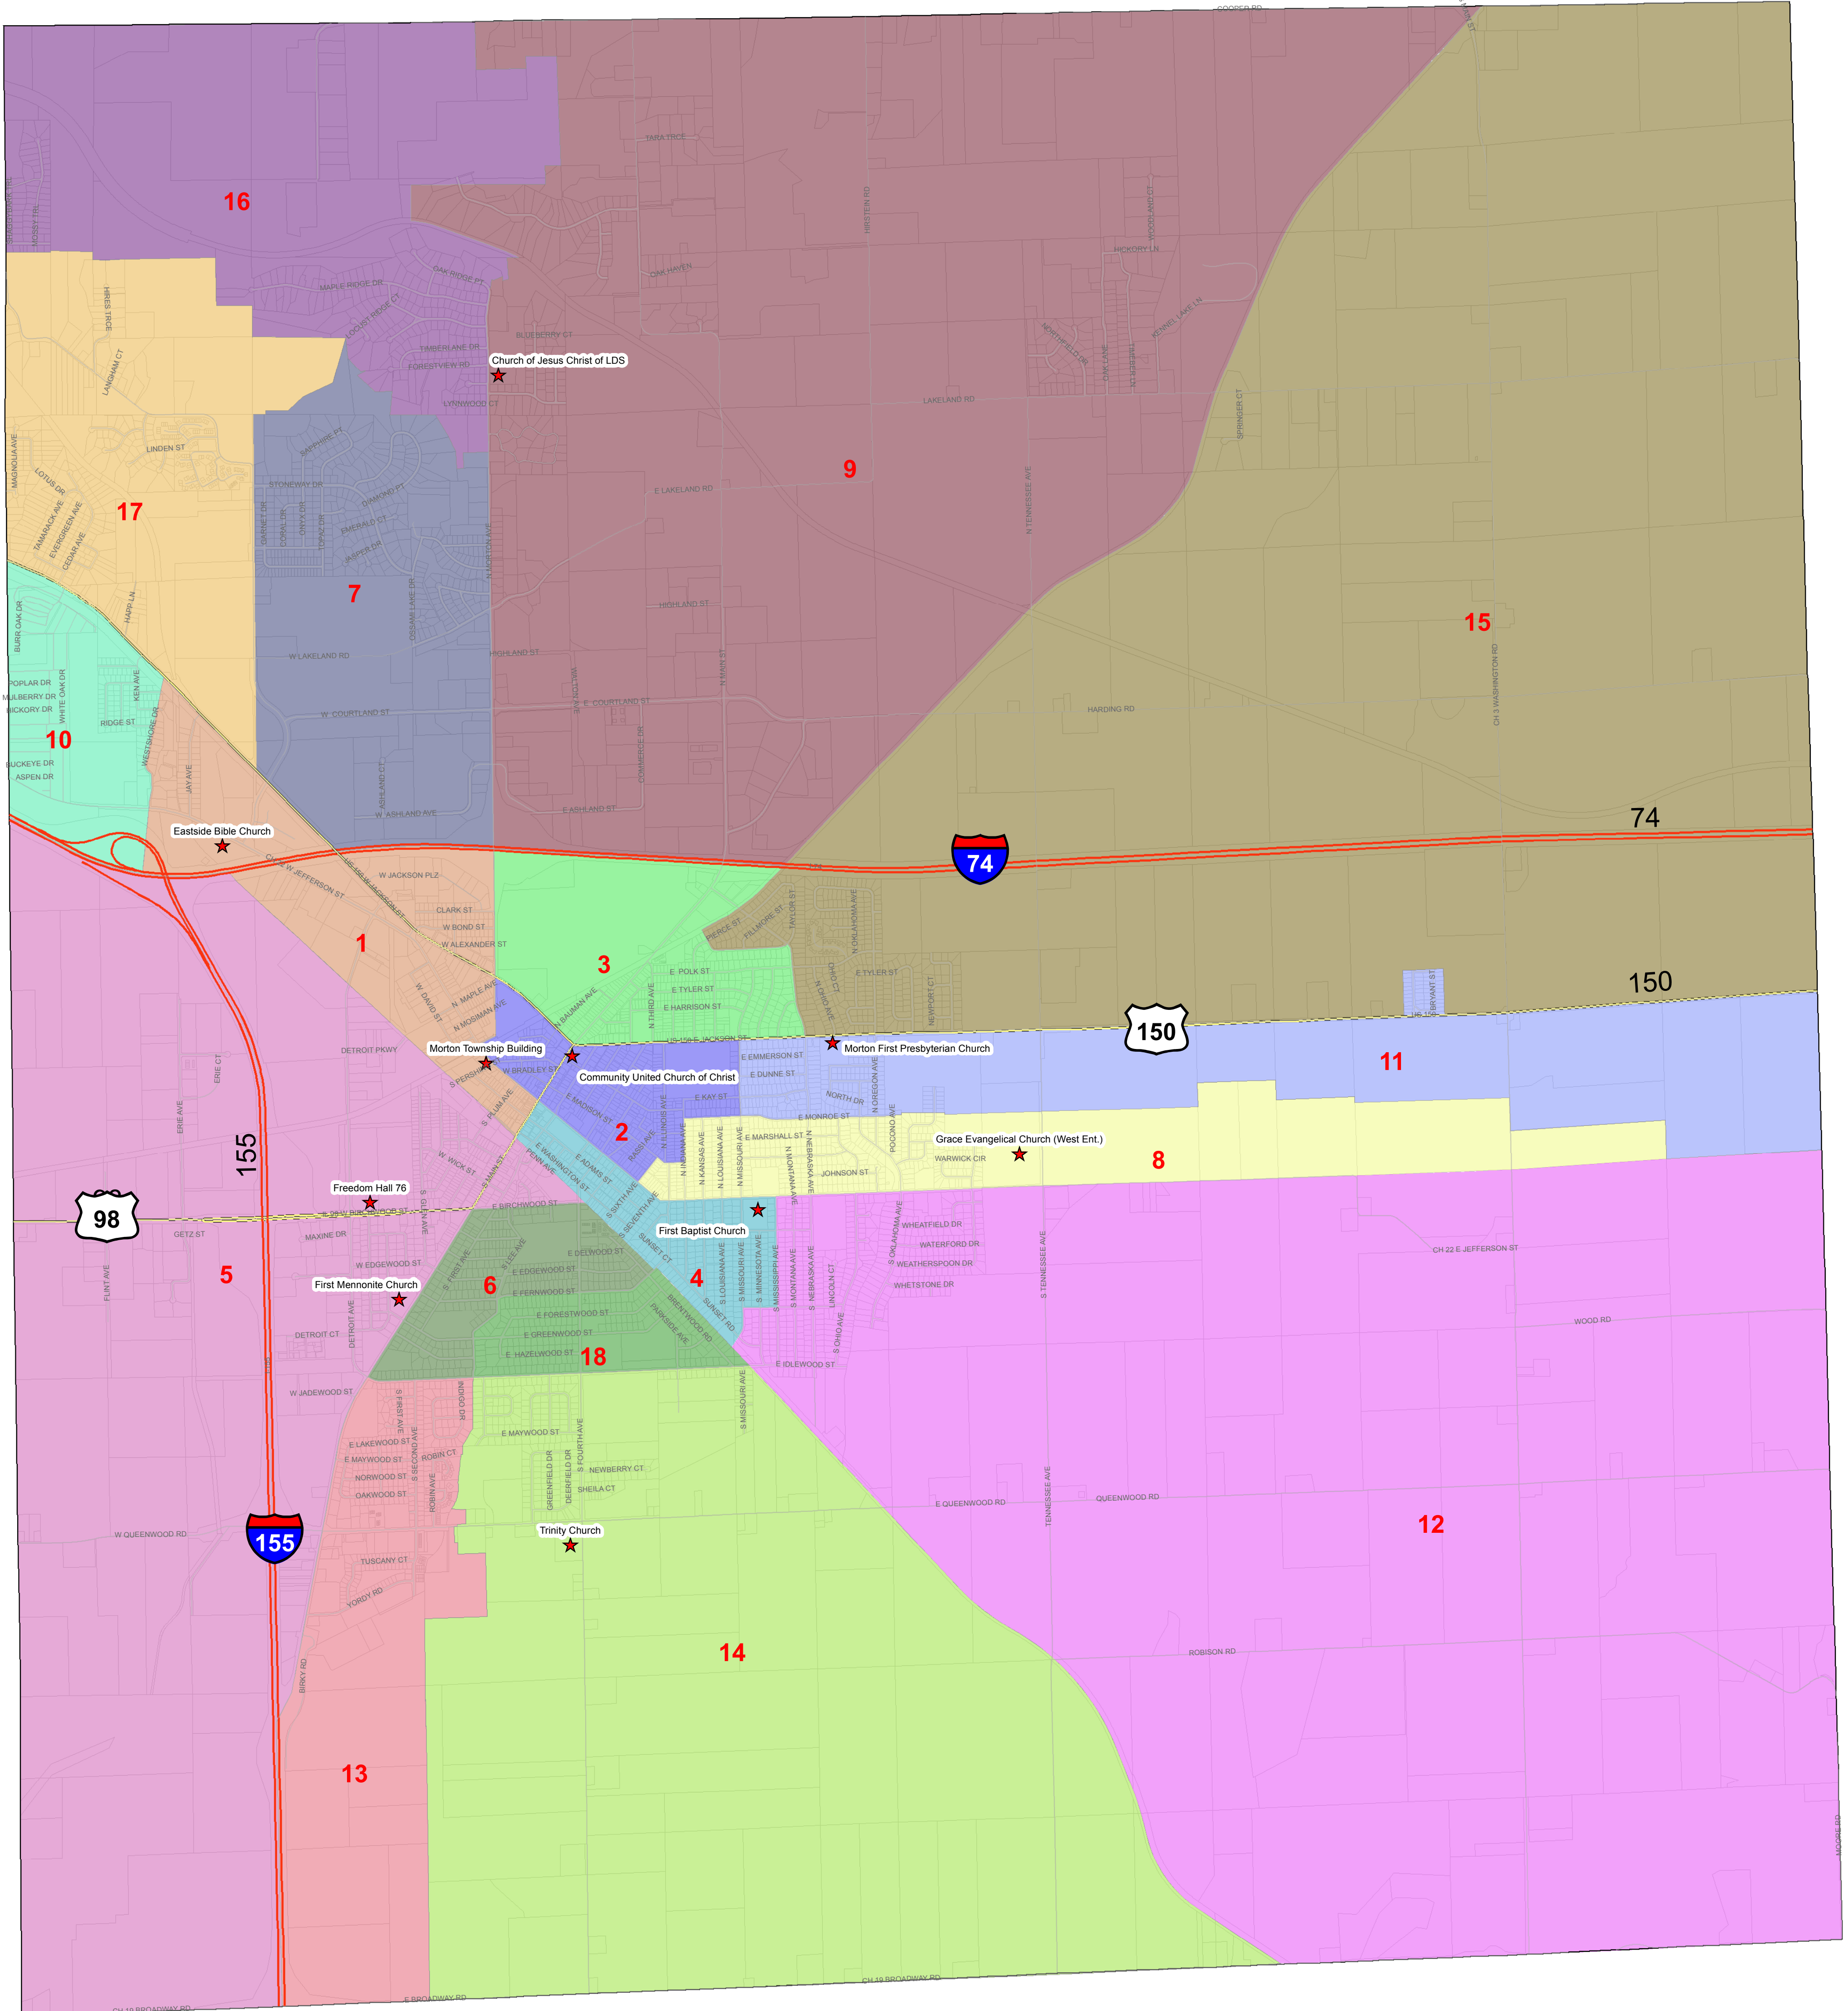

MORTON PRECINCTS

Township 25-North Range 3-West

Precinct 1	Morton Township Bldg 300 W Jefferson, Morton	Precinct 7	Eastside Bible Church 1310 W Jefferson, Morton	Precinct 13	First Mennonite Church 250 S Baltimore. Morton
Precinct 2	Morton First Presbyterian Church 1020 E Jackson St, Morton	Precinct 8	First Baptist Church 900 E Jefferson St., Morton	Precinct 14	Trinity Church 1901 S 4th Ave, Morton
Precinct 3	Community United Church of Christ 300 N Main St., Morton	Precinct 9	Church of Jesus Christ LDS 2530 N Morton Ave., Morton	Precinct 15	Community United Church of Christ 300 N Main St., Morton
Precinct 4	First Baptist Church 900 E Jefferson St., Morton	Precinct 10	Eastside Bible Church 1310 W Jefferson, Morton	Precinct 16	Church of Jesus Christ LDS 2530 N Morton Ave., Morton
Precinct 5	Freedom Hall #76 349 W Birchwood, Morton	Precinct 11	Morton First Presbyterian Church 1020 E Jackson St, Morton	Precinct 17	Eastside Bible Church 1310 W Jefferson, Morton
Precinct 6	First Mennonite Church 250 S Baltimore, Morton	Precinct 12	Grace Evangelical Church 1325 E Jefferson (West Door), Morton	Precinct 18	Trinity Church 1901 S 4th Ave, Morton