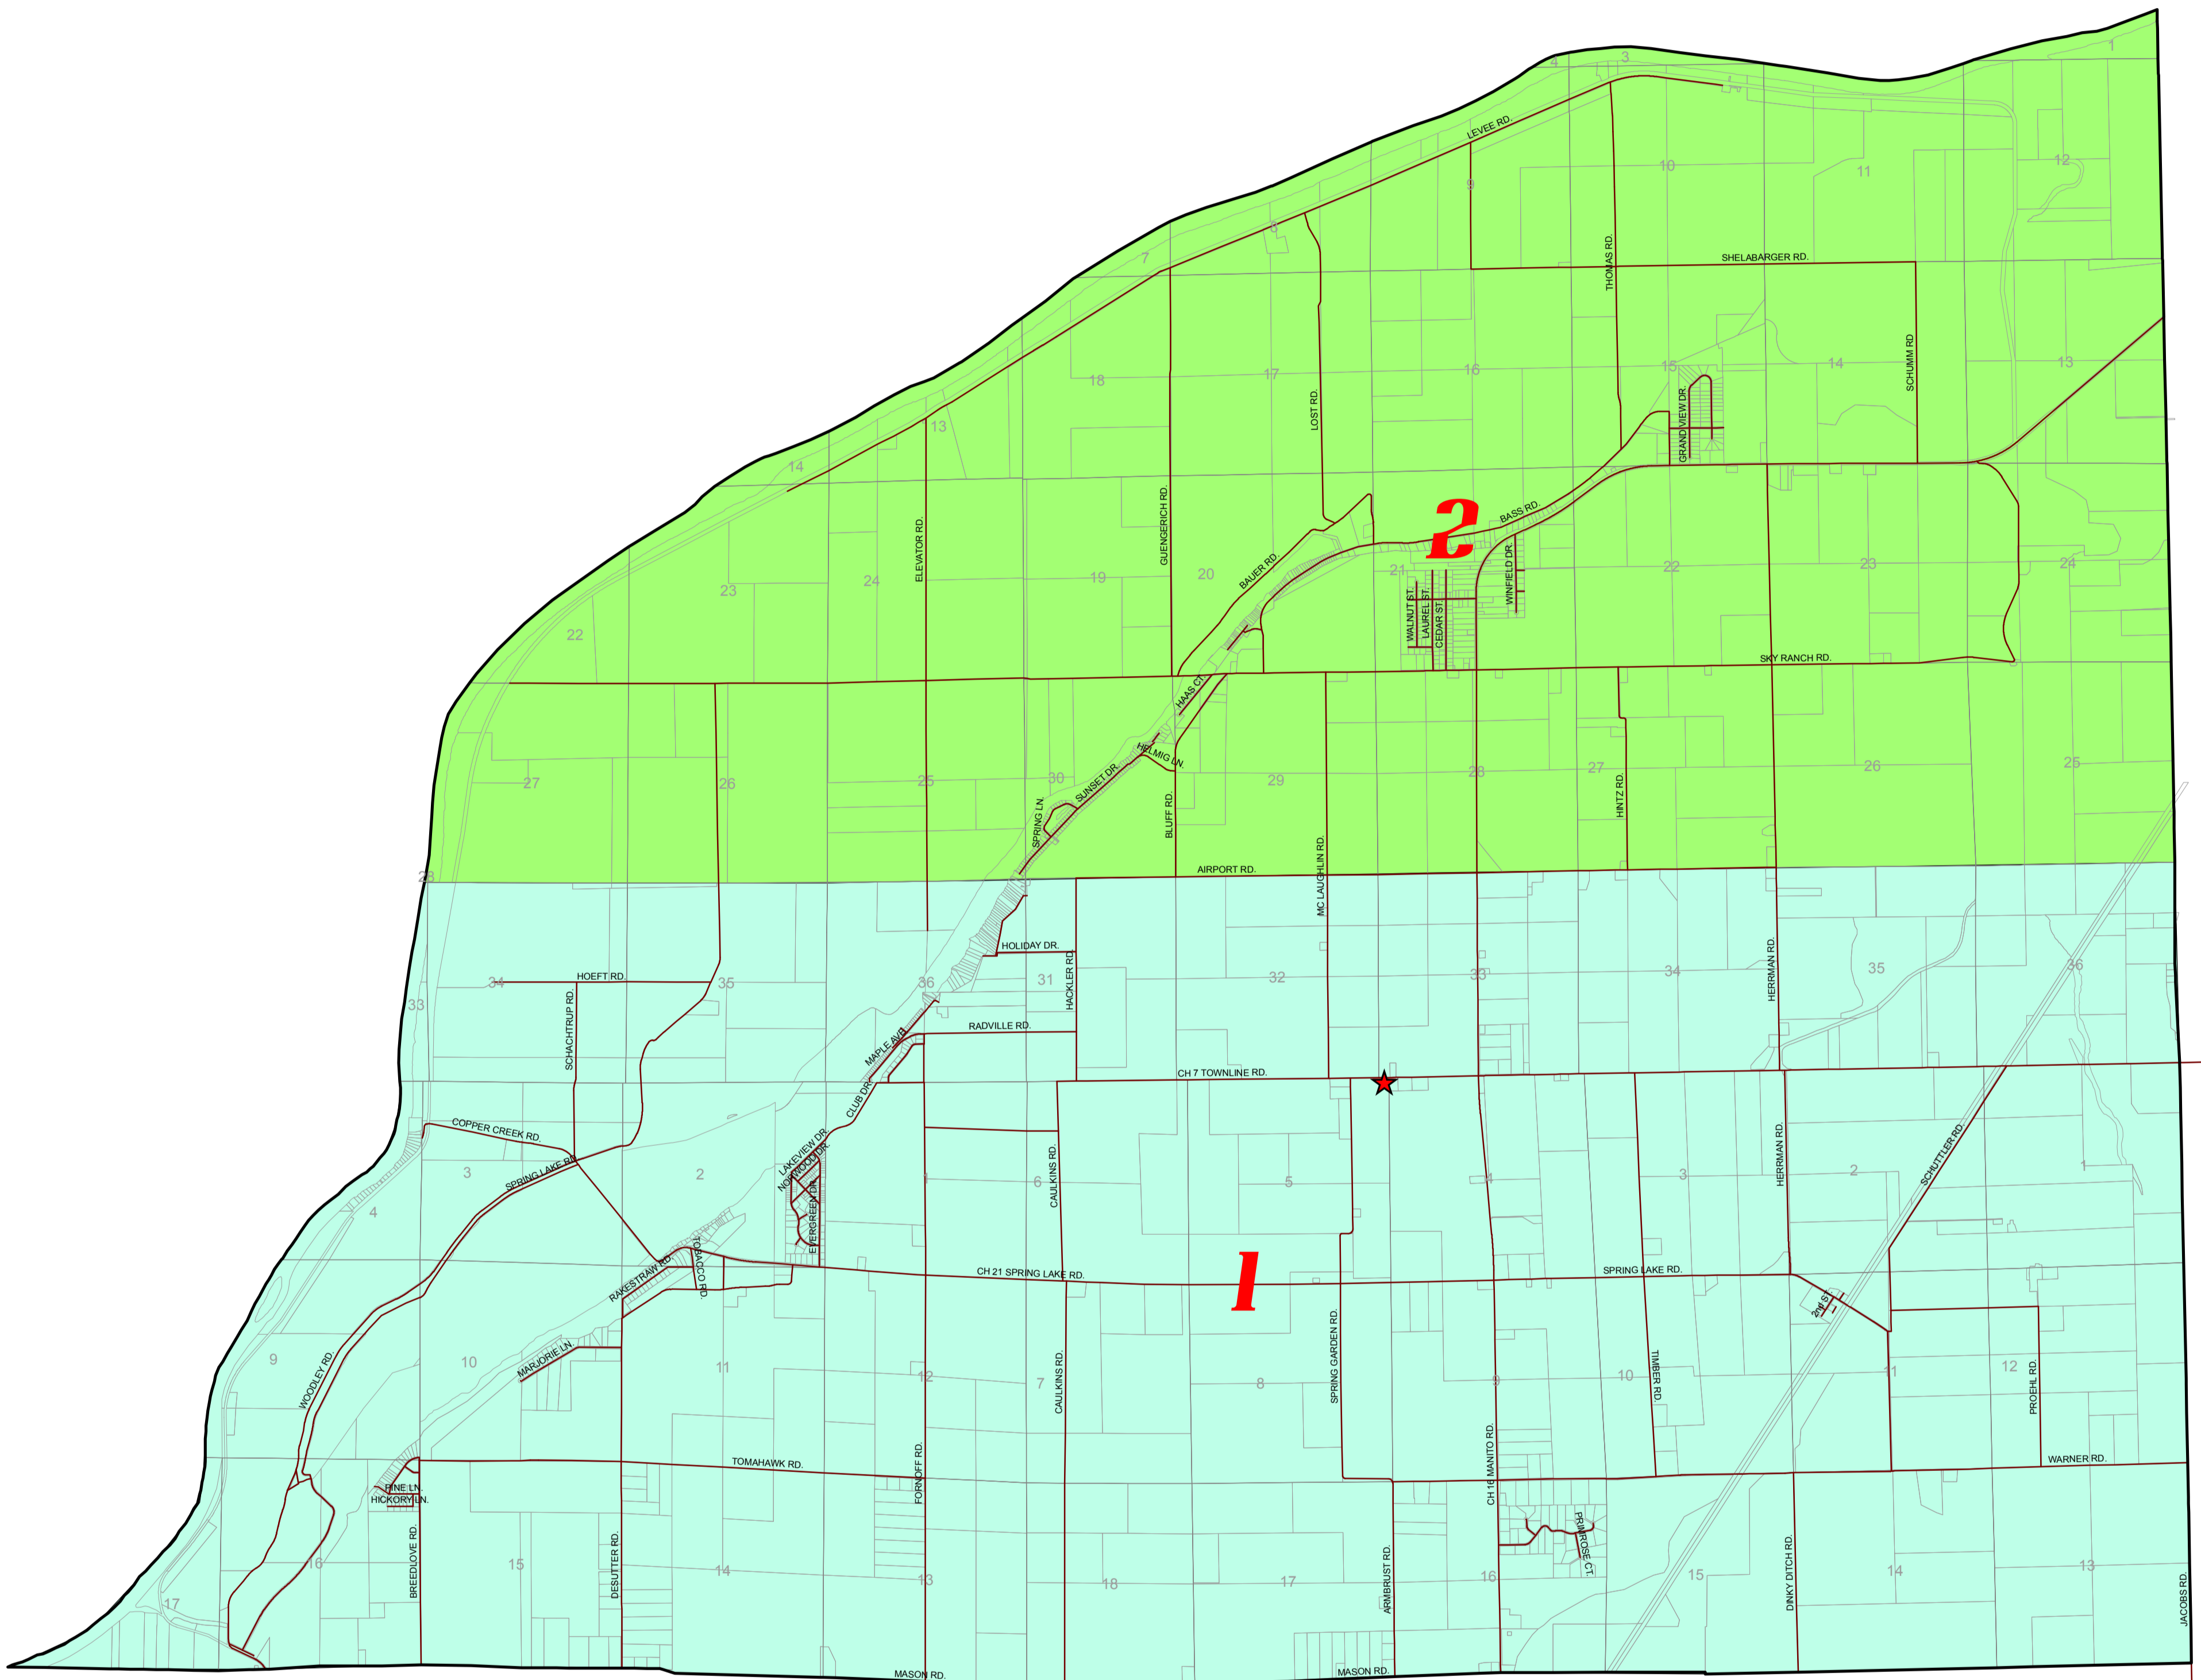

SPRING LAKE PRECINCTS

Township 24-North Range 7-West

★ Spring Lake Polling Location

Precinct 1

Spring Lake Town Hall
6903 Townline Rd., Manito

Precinct 2

Spring Lake Town Hall
6903 Townline Rd., Manito