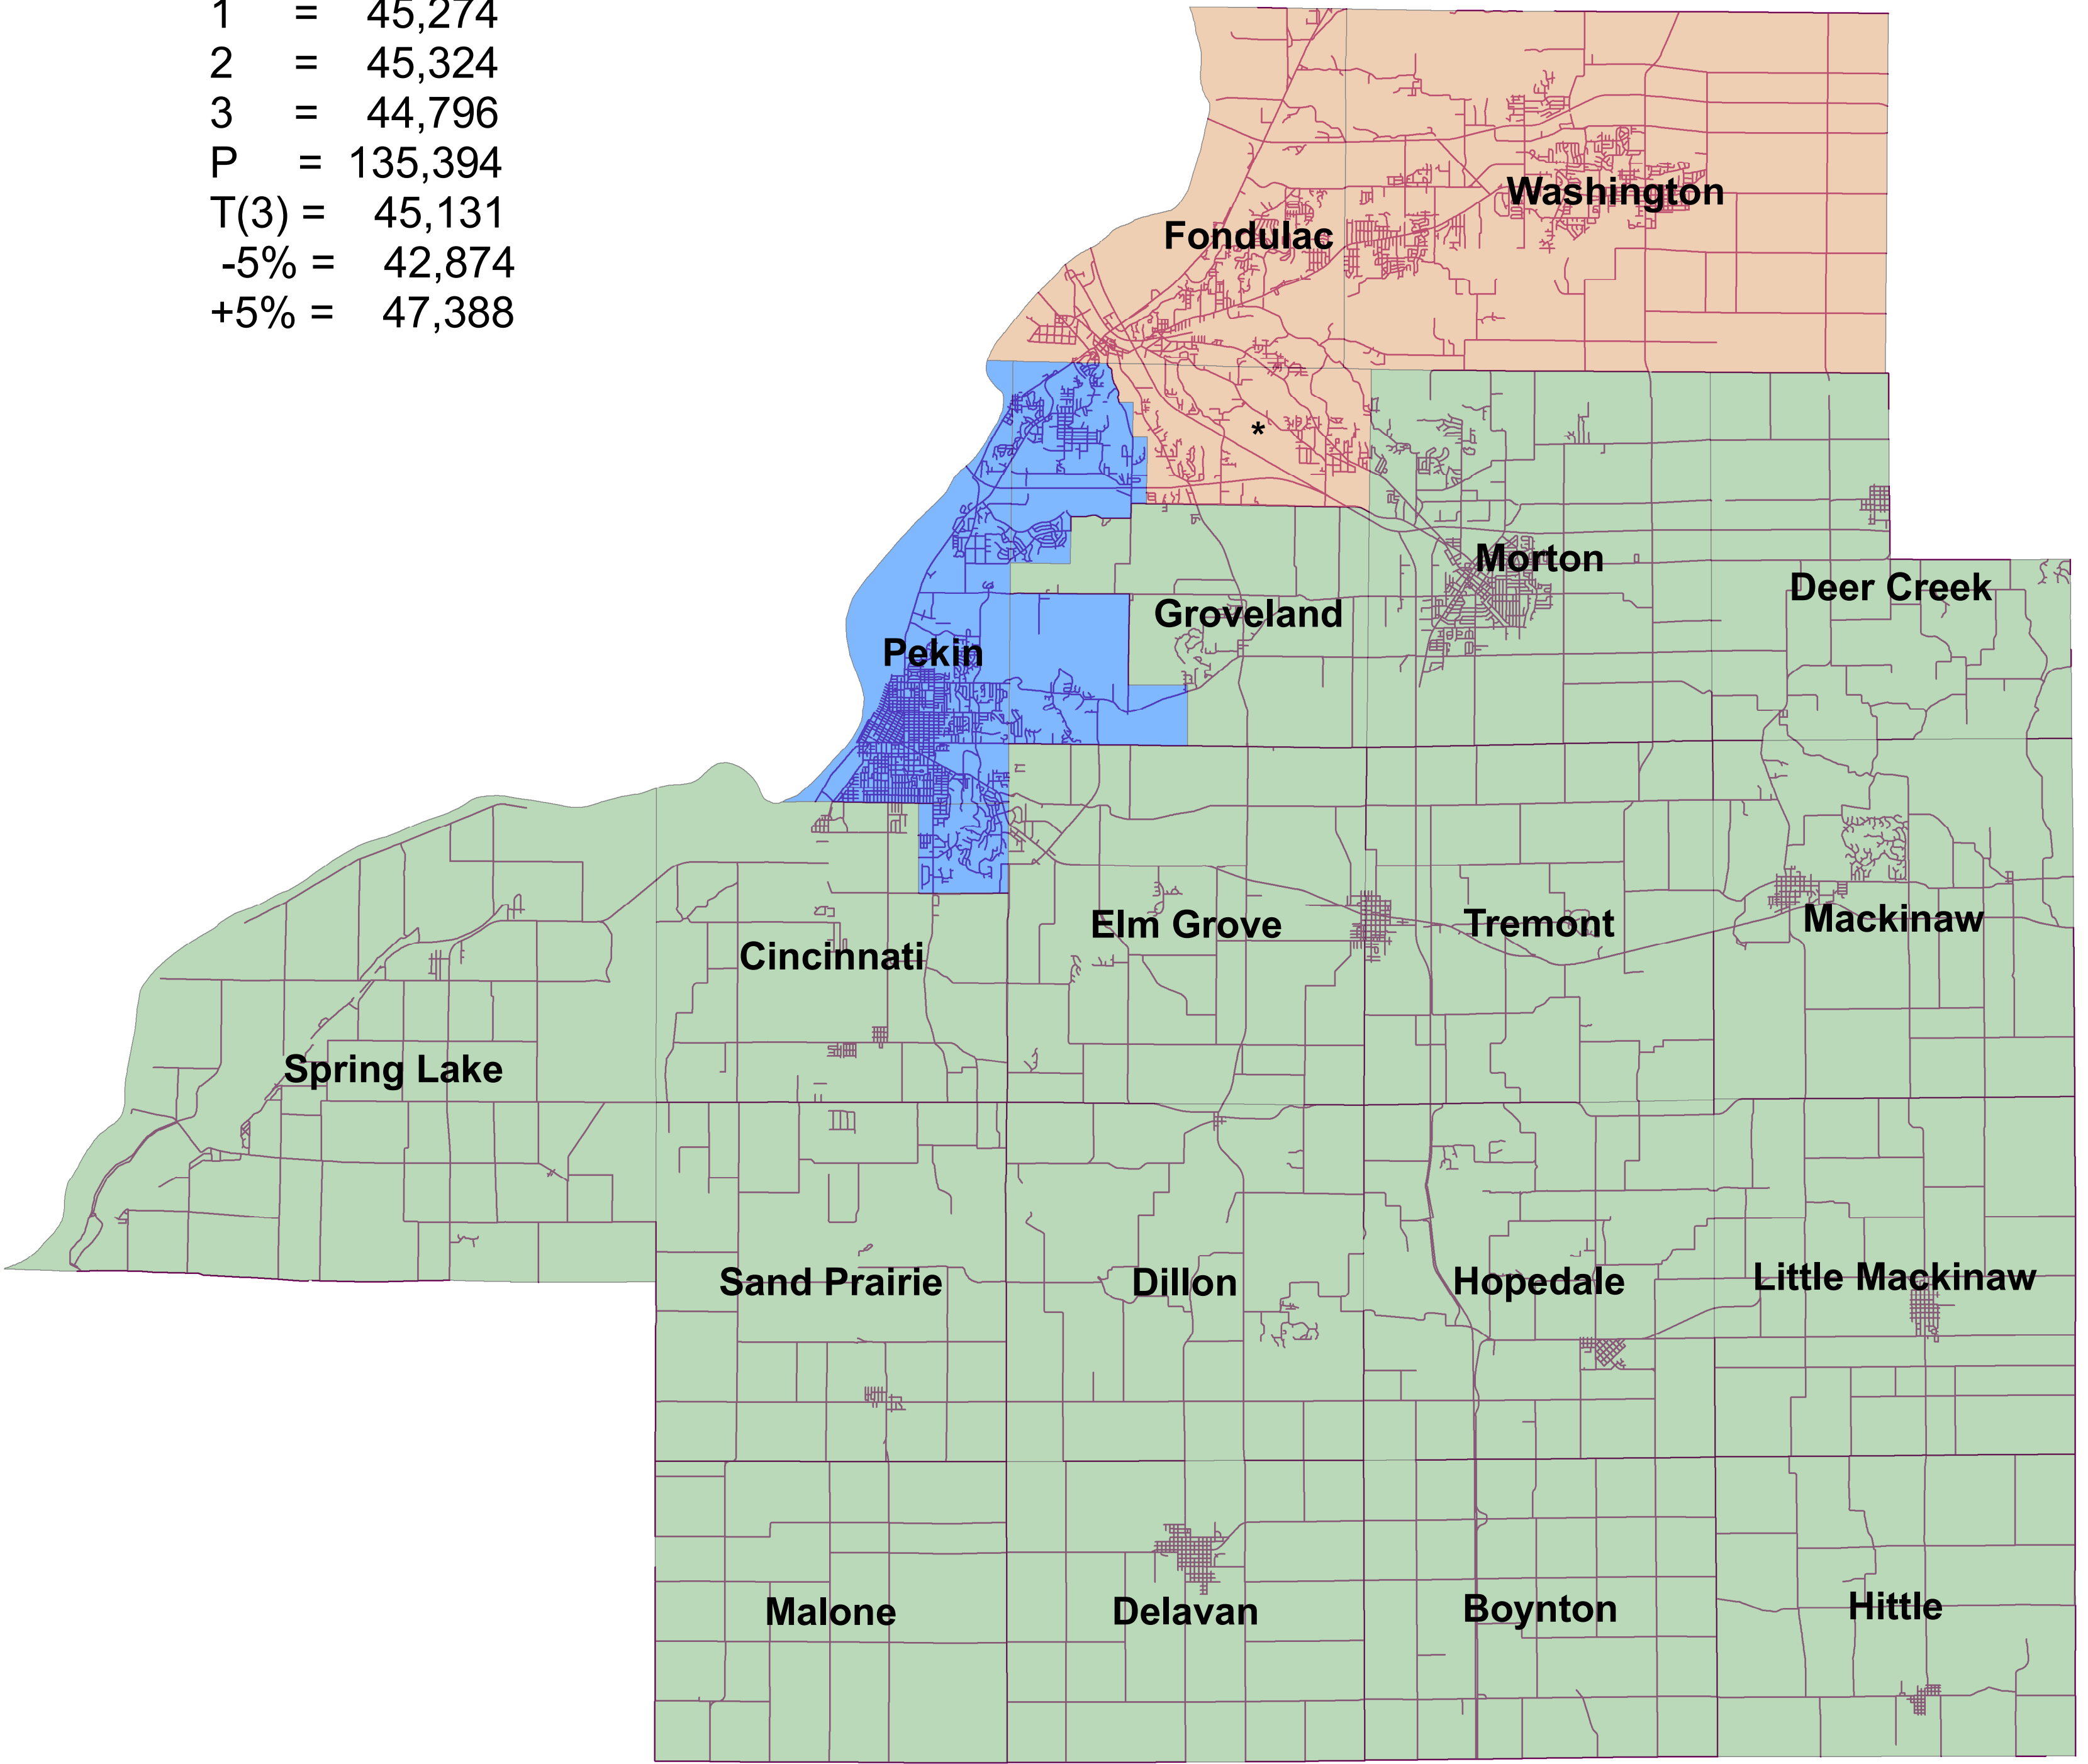

Tazewell County Board Districts

April 11, 2011

Proposal B

1	=	45,274
2	=	45,324
3	=	44,796
P	=	135,394
T(3)	=	45,131
-5%	=	42,874
+5%	=	47,388

Legend

Township_Map

<all other values>

NAME

- District 1
- District 2
- District 3

1 inch = 10,696 feet

Source: Tazewell County GIS