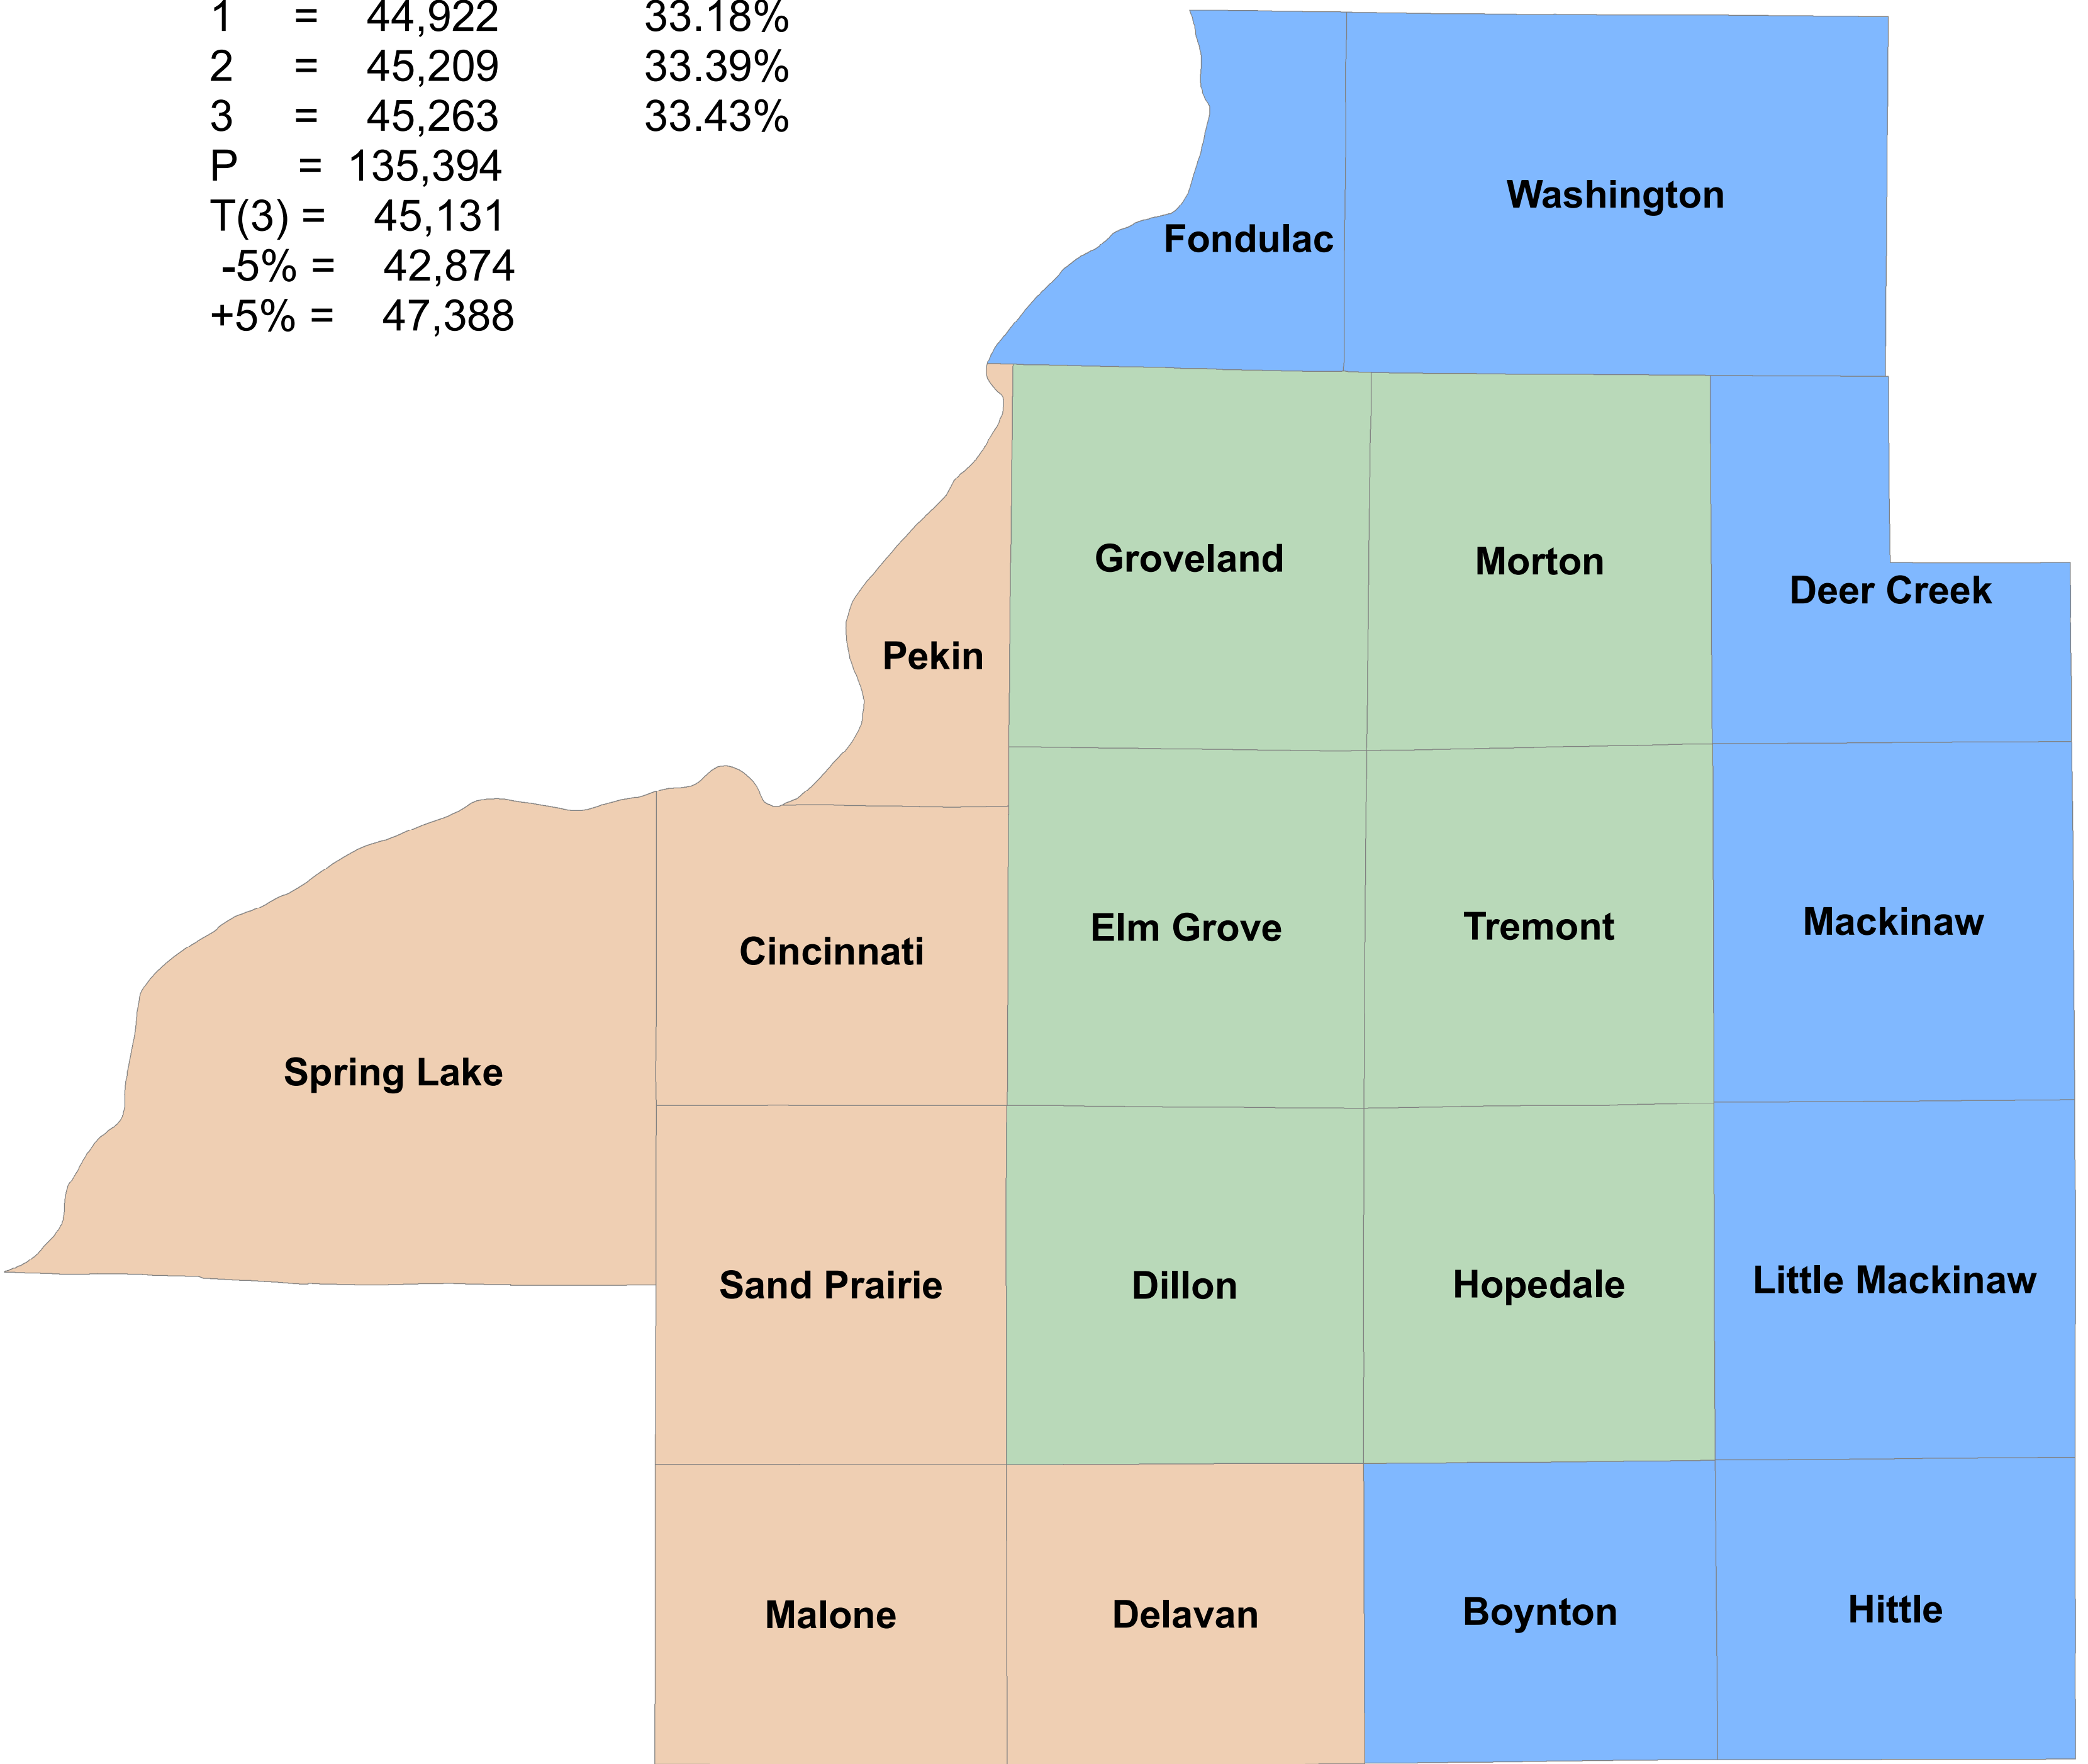

Tazewell County Board Districts

April 11, 2011

Recommended		
1	=	44,922 33.18%
2	=	45,209 33.39%
3	=	45,263 33.43%
P	=	135,394
T(3)	=	45,131
-5%	=	42,874
+5%	=	47,388

Legend

Township_Map

<all other values>

NAME

- District 1
- District 2
- District 3

1 inch = 10,696 feet

Source: Tazewell County GIS